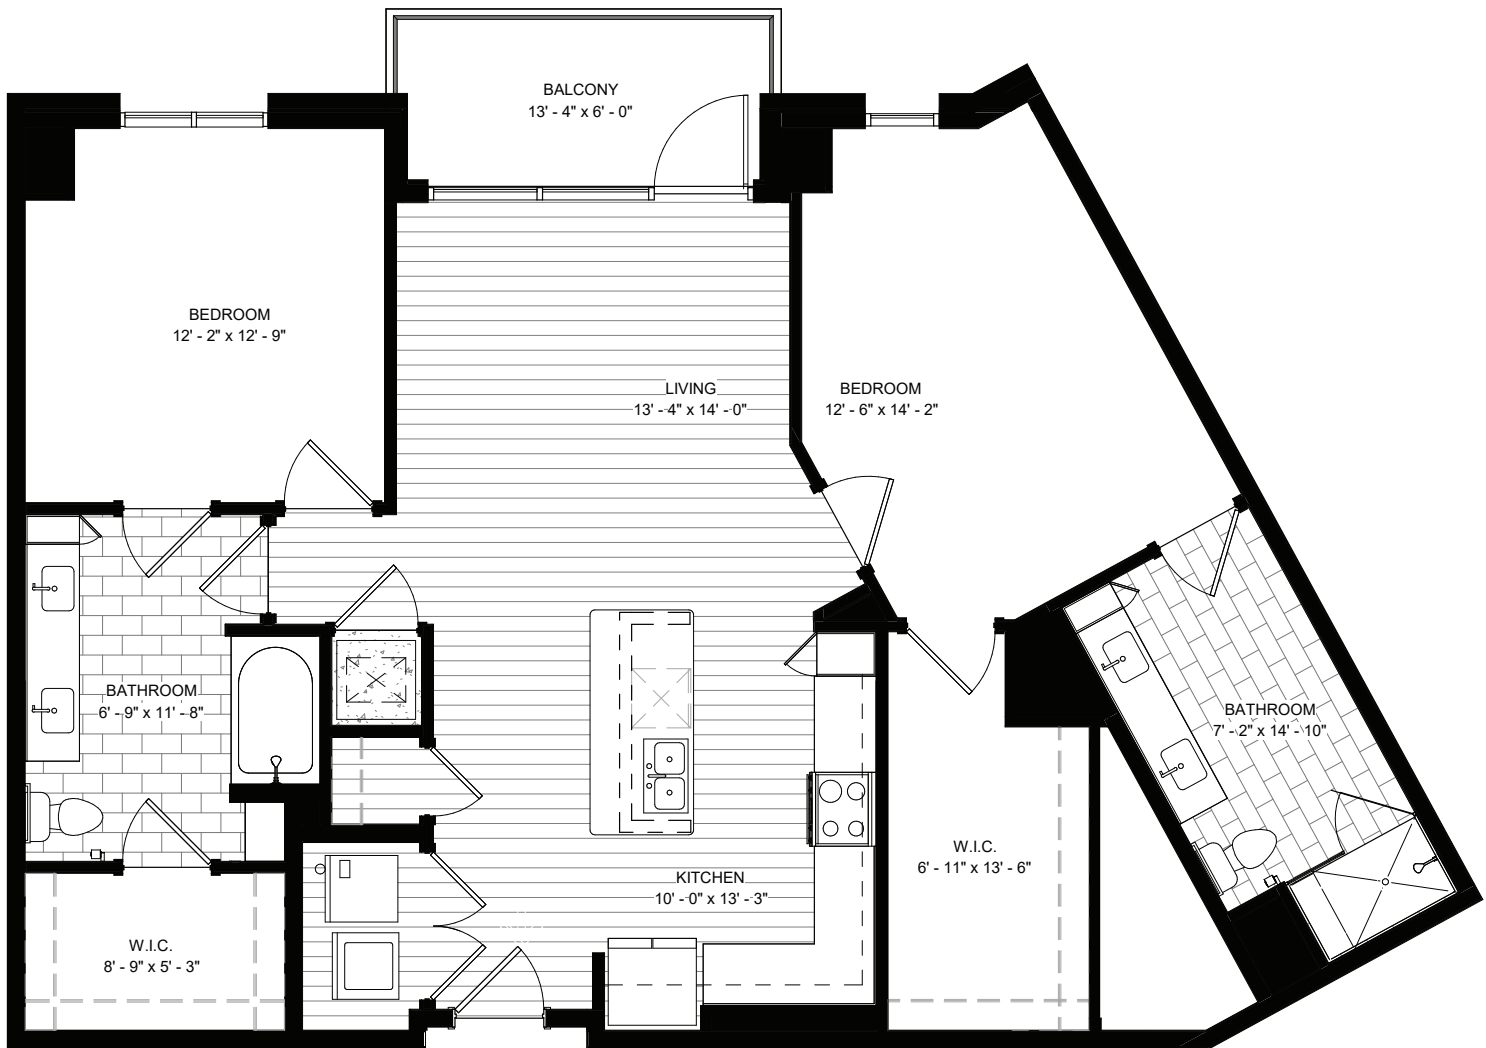

THE VILLAGE

on Morehead

727 E. Morehead | Charlotte, NC 28202 | (704) 831-8000 | www.villageonmorehead.com | info@bridgewood.us

Biltmore

2 Bedroom, 2 Bath (D)
1305 sf (approx.)

Actual floor plan layouts and square footage may vary.