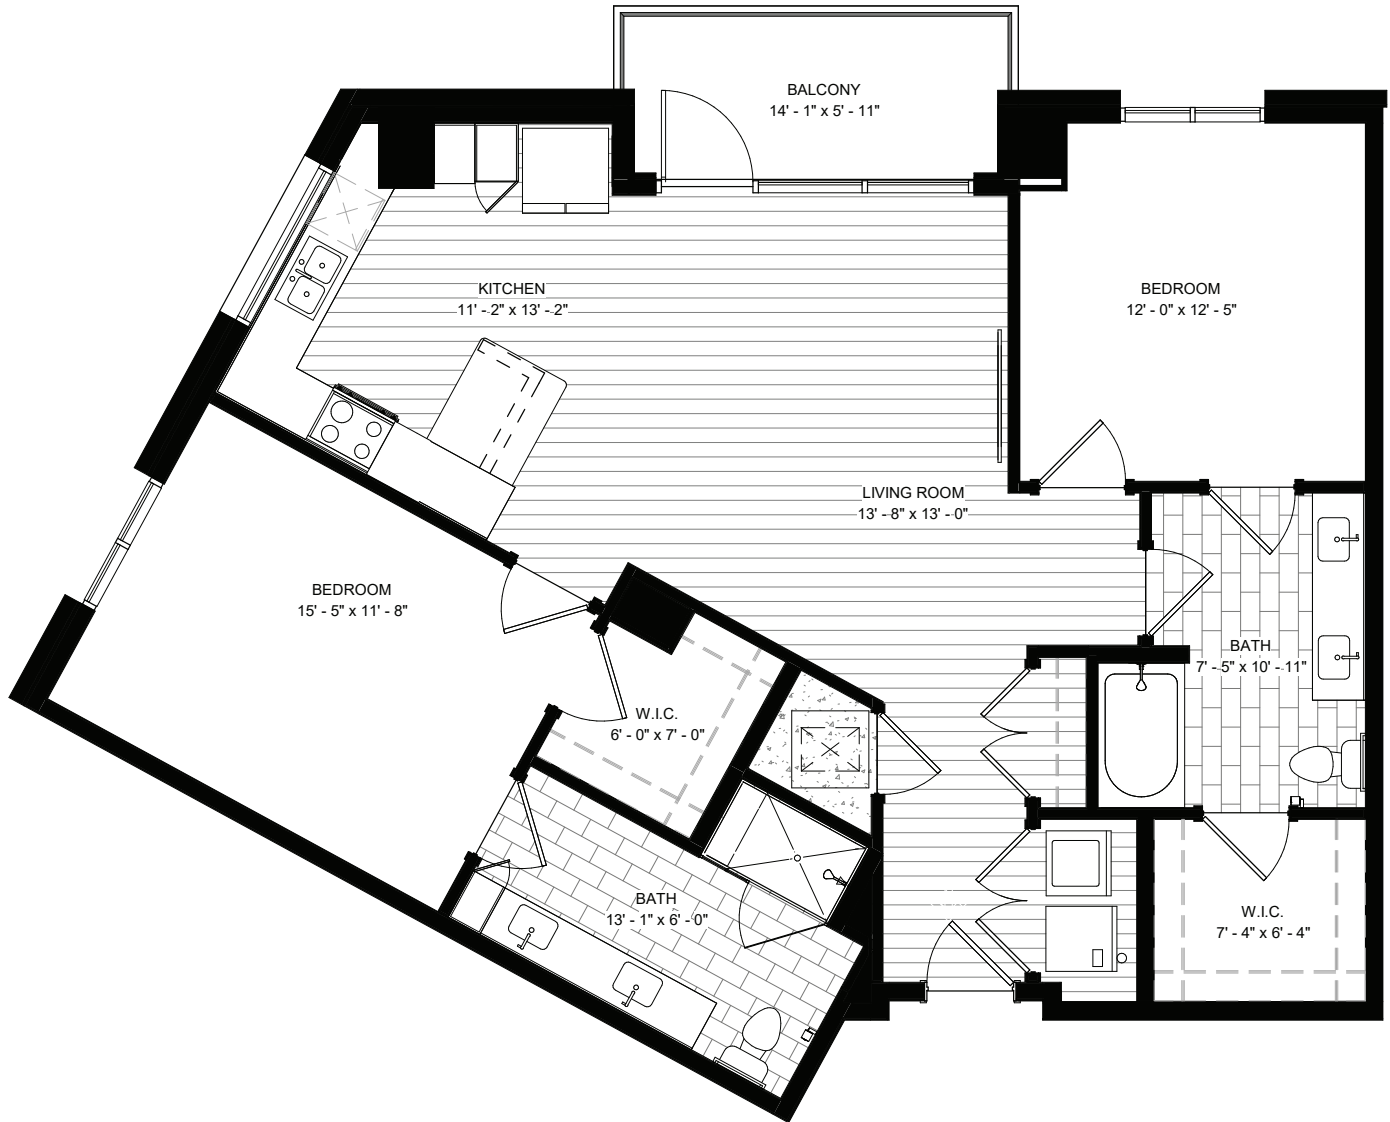

THE VILLAGE

on Morehead

727 E. Morehead | Charlotte, NC 28202 | (704) 831-8000 | www.villageonmorehead.com | info@bridgewood.us

Hempstead

2 Bedroom, 2 Bath (F)
1217 sf (approx.)

Actual floor plan layouts and square footage may vary.