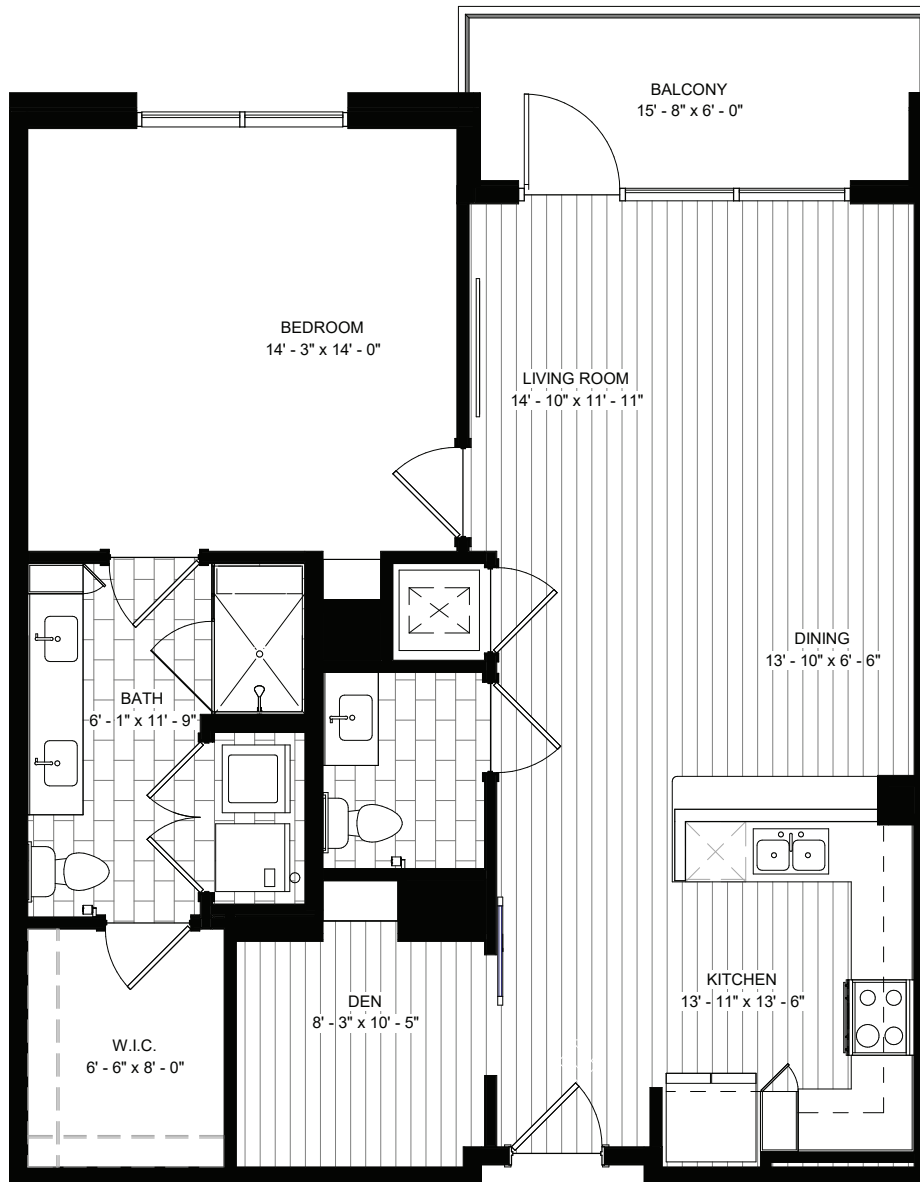

THE VILLAGE

on Morehead

727 E. Morehead | Charlotte, NC 28202 | (704) 831-8000 | www.villageonmorehead.com | info@bridgewood.us

Selwyn Deluxe

1 Bedroom, 1.5 Bath with Den (B)
1025 sf (approx.)

Actual floor plan layouts and square footage may vary.