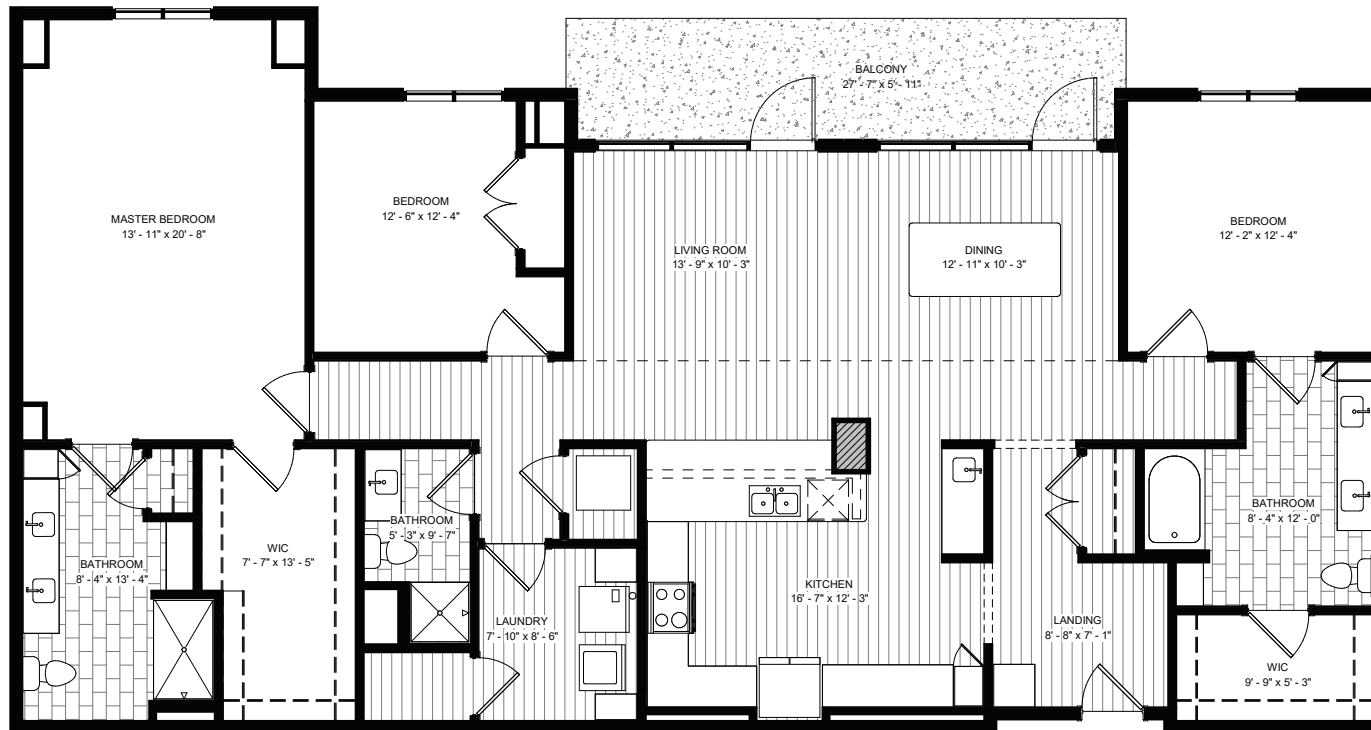

THE VILLAGE

on Morehead

727 E. Morehead | Charlotte, NC 28202 | (704) 831-8000 | www.villageonmorehead.com | info@bridgewood.us

Eastover

3 Bedroom, 3 Bath
2,107 sf (approx.)

Actual floor plan layouts and square footage may vary.