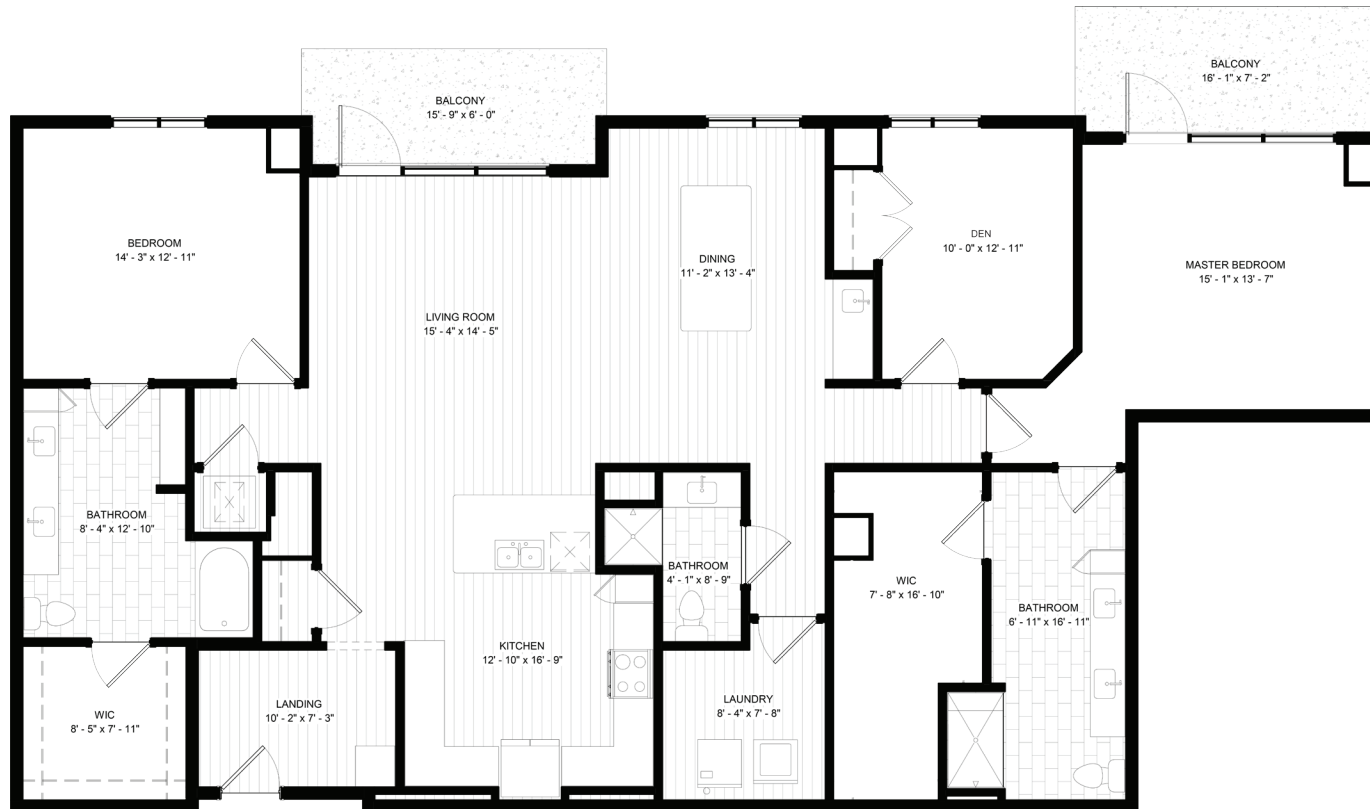

THE VILLAGE

on Morehead

727 E. Morehead | Charlotte, NC 28202 | (704) 831-8000 | www.villageonmorehead.com | info@bridgewood.us

Fenton

2 Bedroom, 3 Bath with Den
2,184 sf (approx.)

Actual floor plan layouts and square footage may vary.