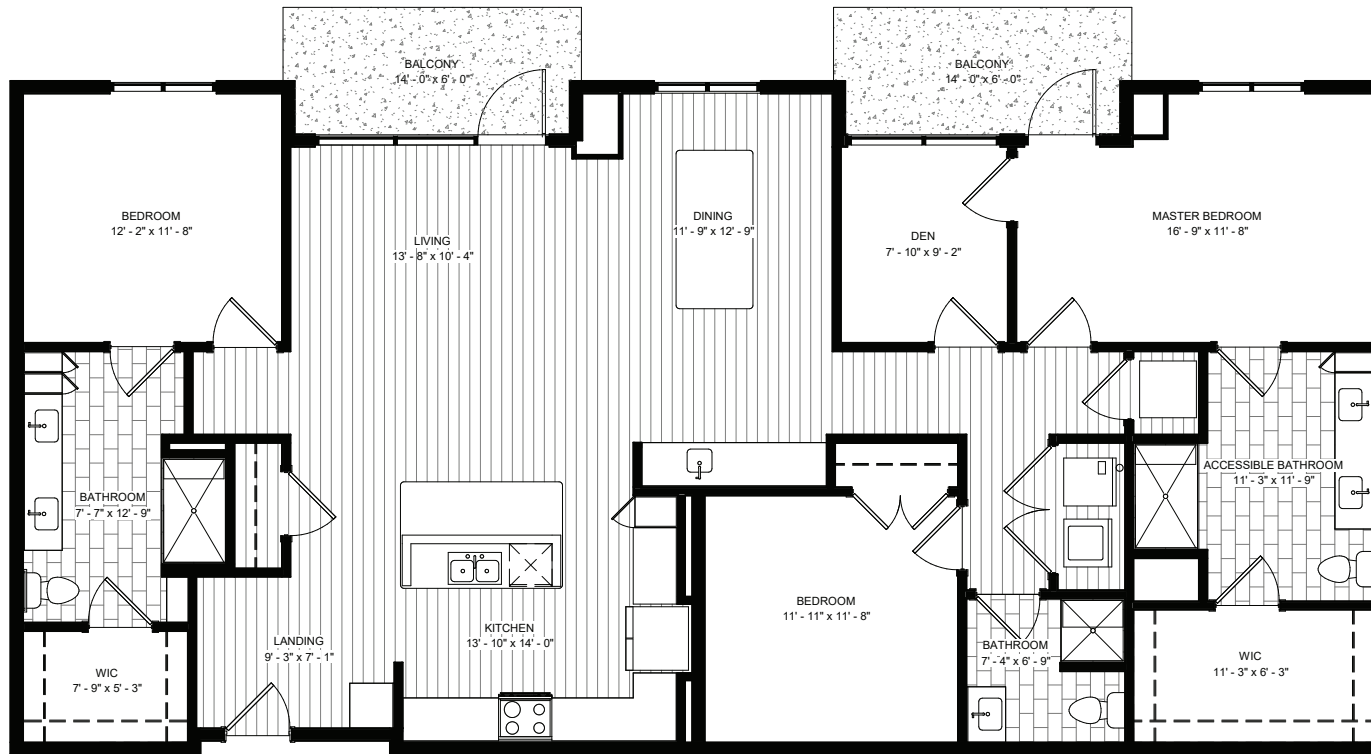

## Hermitage

3 Bedroom, 3 Bath with Den  
1,960 sf (approx.)

Actual floor plan layouts and square footage may vary.

BRIDGEWOOD™  
PROPERTY COMPANY