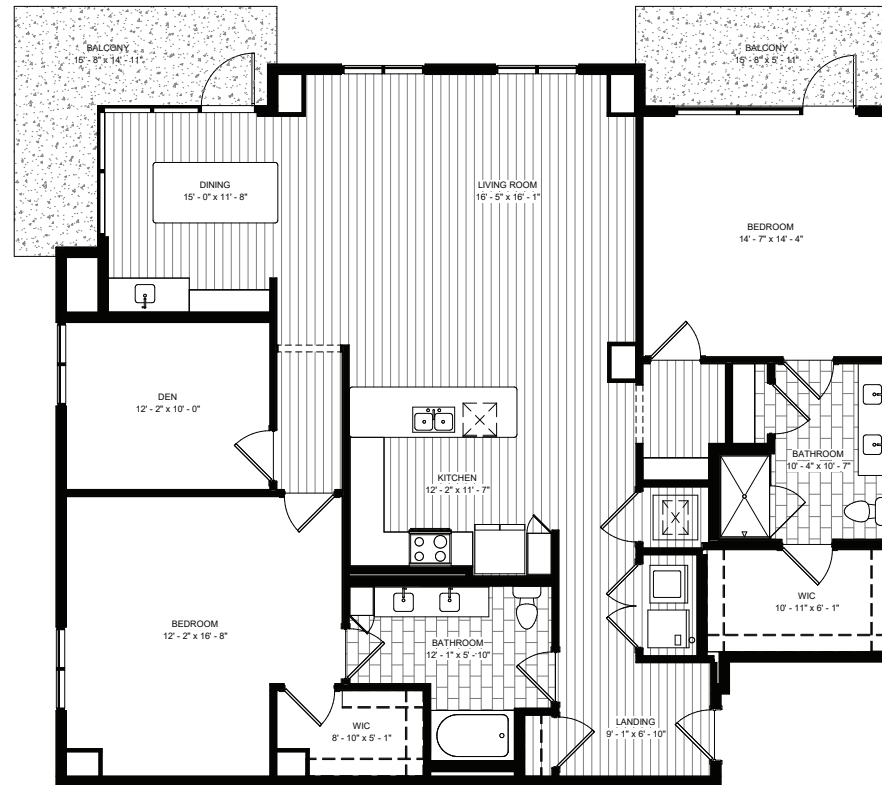

THE VILLAGE

on Morehead

727 E. Morehead | Charlotte, NC 28202 | (704) 831-8000 | www.villageonmorehead.com | info@bridgewood.us

Sterling

2 Bedroom, 2 Bath with Den
1,955 sf (approx.)

Actual floor plan layouts and square footage may vary.